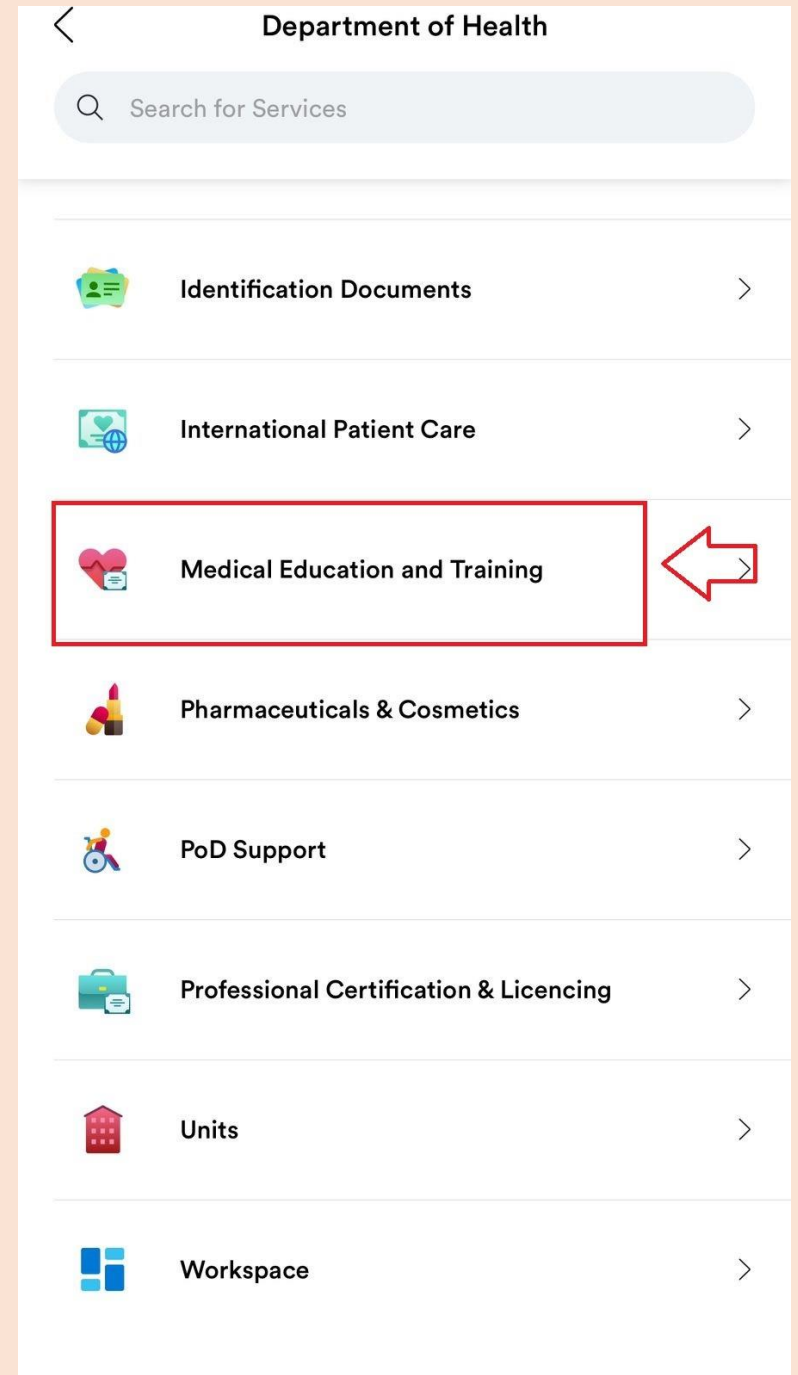

Claiming CME Credits Using the TAMM Platform

2

A valid UAE PASS account is required to access DOH digital services and initiate a request

TAMM APP - Steps

1

3

4

5