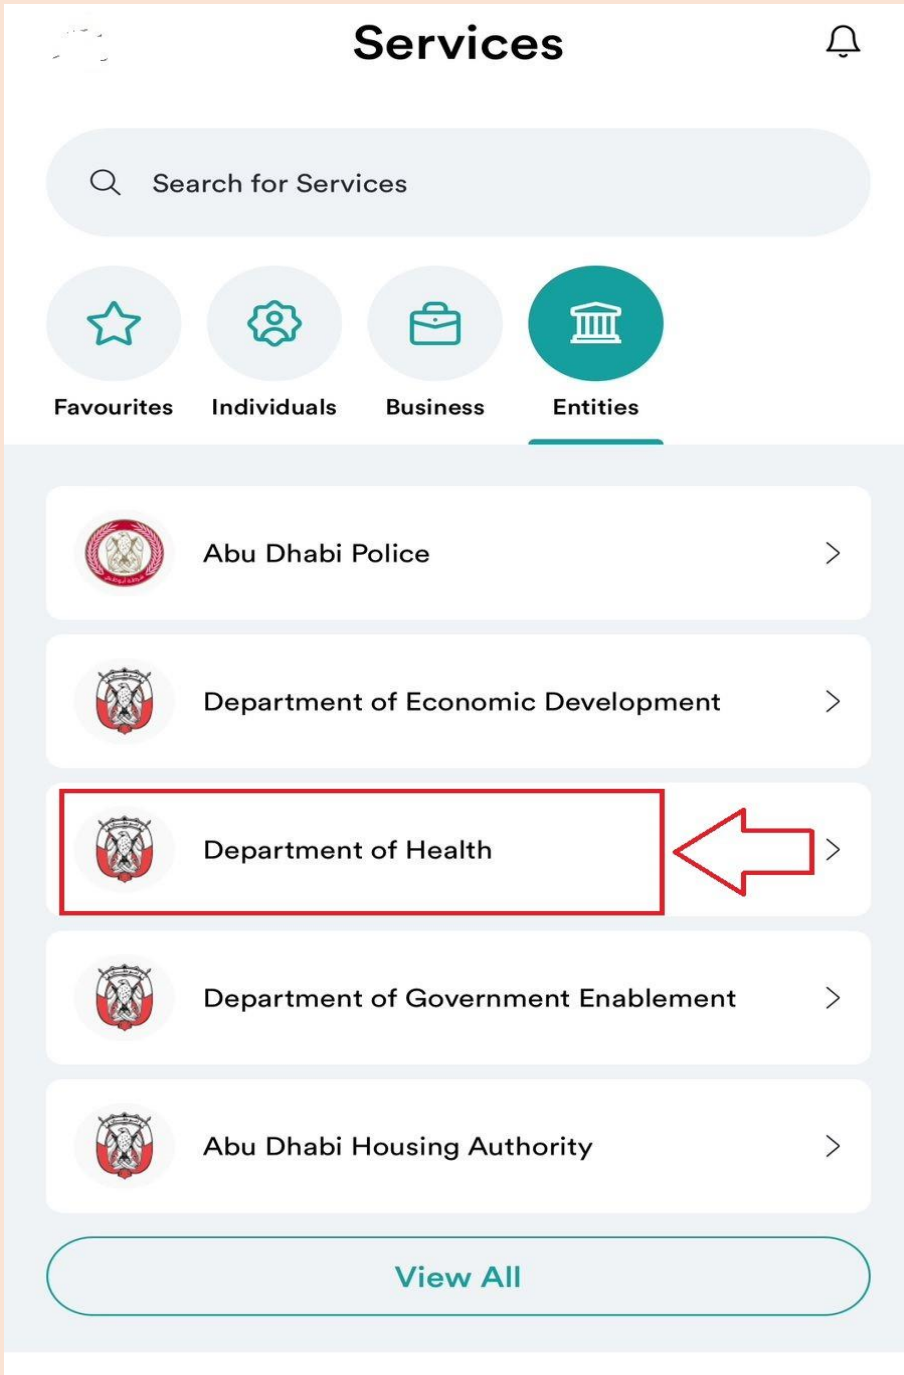

Claiming CME Credits Using the TAMM Platform

2

A valid UAE PASS account is required to access DOH digital services and initiate a request

TAMM APP - Steps

1

3

4

5