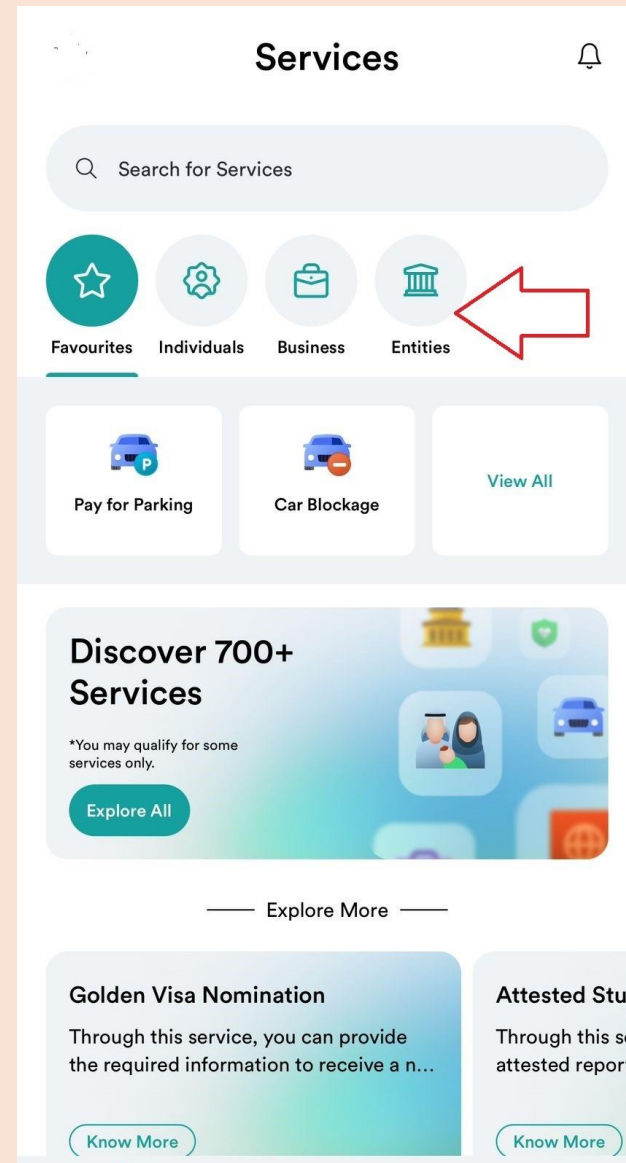

Claiming CME Credits Using the TAMM Platform

2

A valid UAE PASS account is required to access DOH digital services and initiate a request

TAMM APP - Steps

1

3

4

5