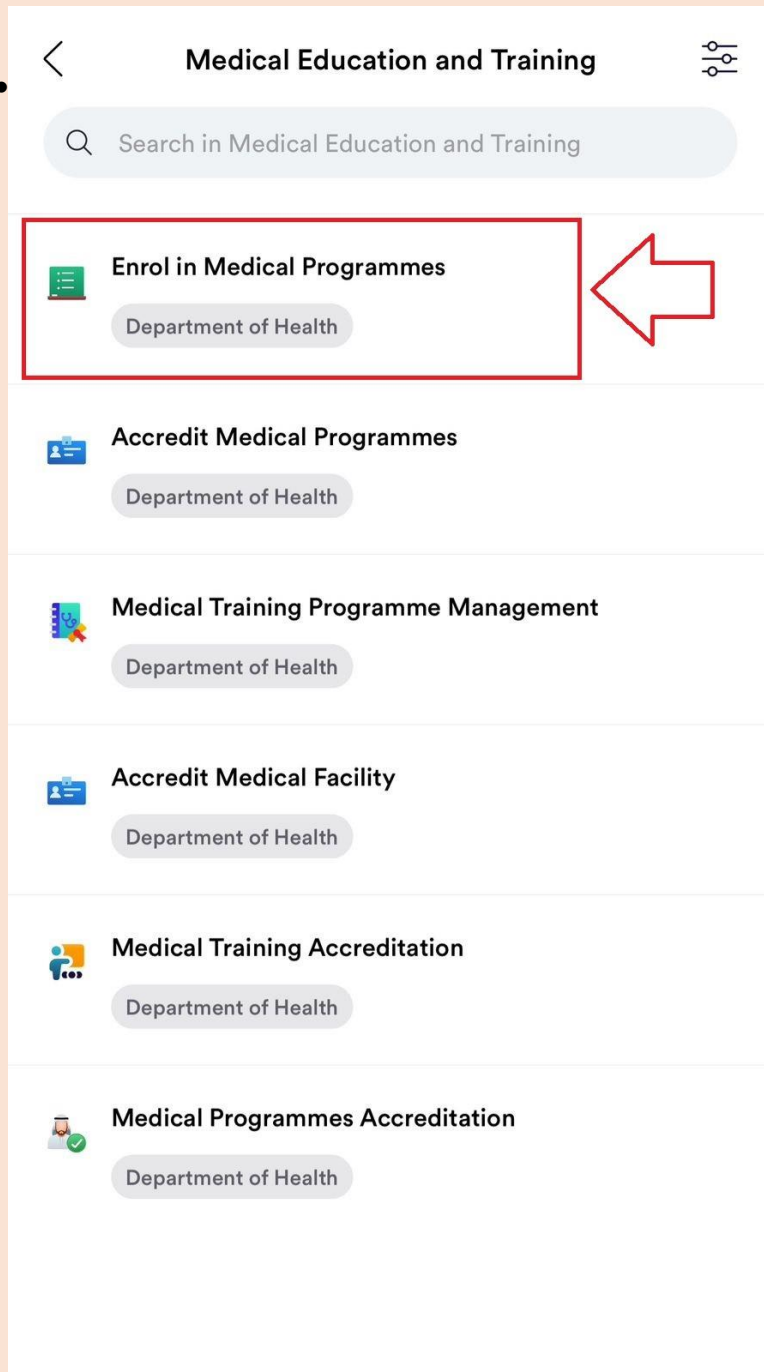

Claiming CME Credits Using the TAMM Platform

2

A valid UAE PASS account is required to access DOH digital services and initiate a request

TAMM APP - Steps

1

3

4

5