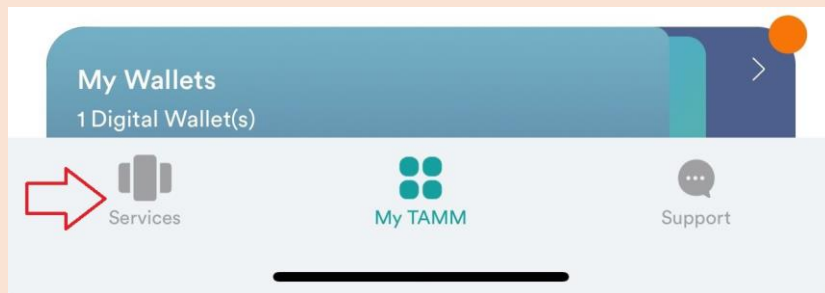

Claiming CME Credits Using the TAMM Platform

2

A valid UAE PASS account is required to access DOH digital services and initiate a request

TAMM APP - Steps

1

3

4

5