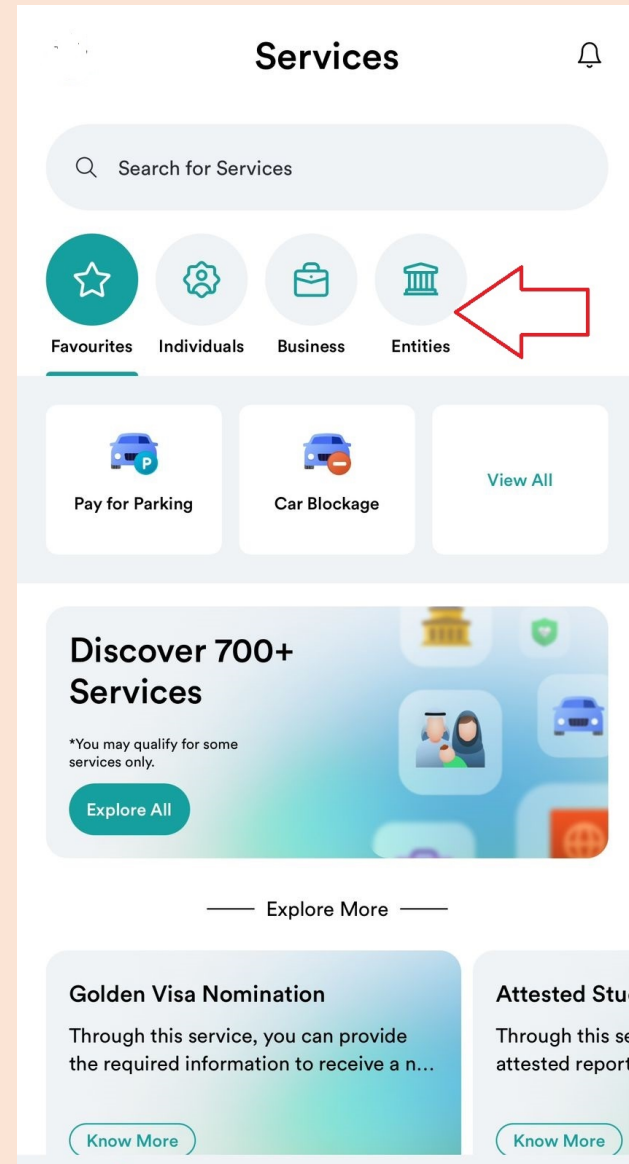

Claiming CME Credits Using the TAMM Platform

2

A valid UAE PASS account is required to access DOH digital services and initiate a request

TAMM APP - Steps

1

3

4

5