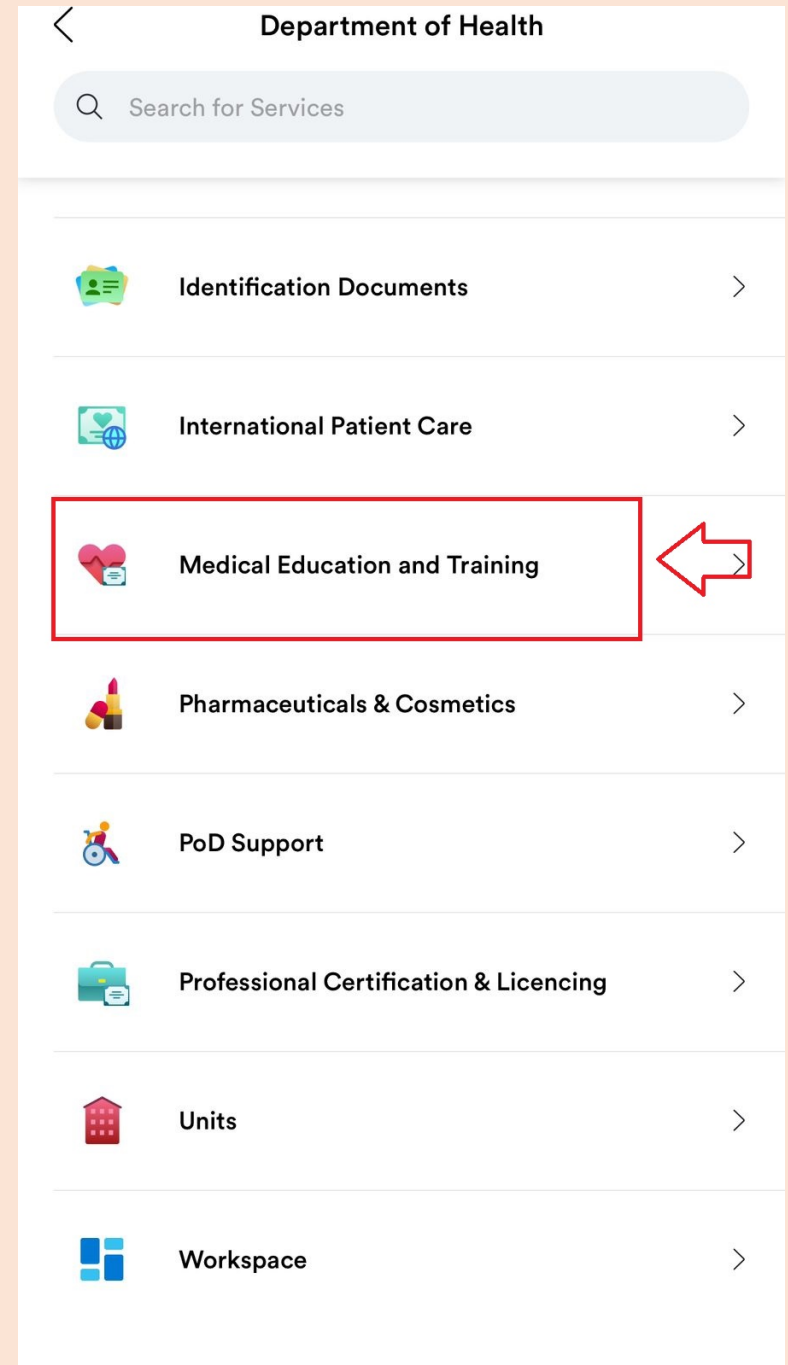

Claiming CME Credits Using the TAMM Platform

2

A valid UAE PASS account is required to access DOH digital services and initiate a request

TAMM APP - Steps

1

3

4

5