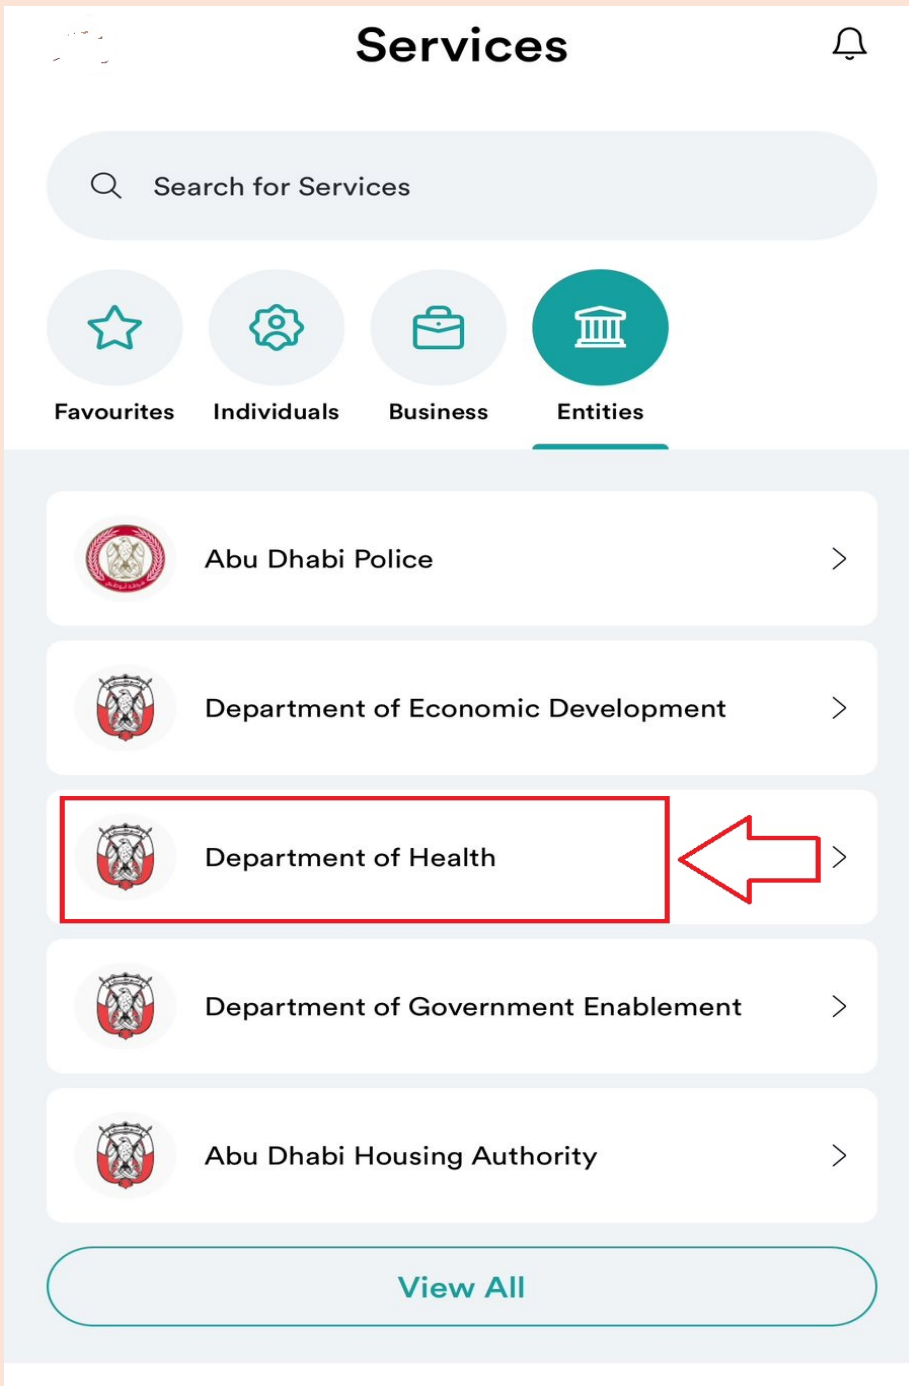

Claiming CME Credits Using the TAMM Platform

2

A valid UAE PASS account is required to access DOH digital services and initiate a request

TAMM APP - Steps

1

3

4

5