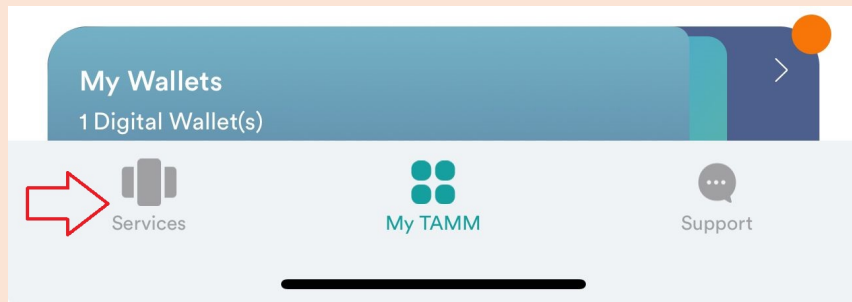

Claiming CME Credits Using the TAMM Platform

2

A valid UAE PASS account is required to access DOH digital services and initiate a request

TAMM APP - Steps

1

3

4

5