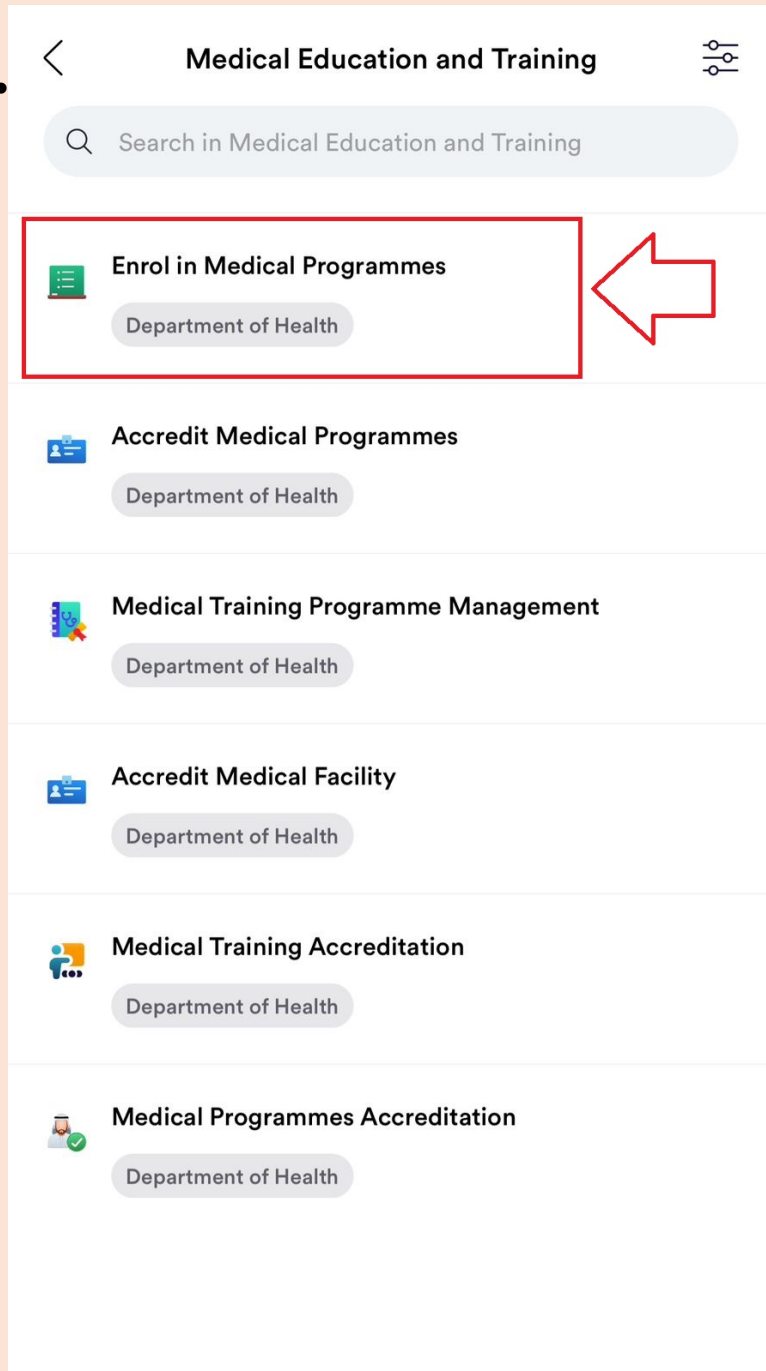

Claiming CME Credits Using the TAMM Platform

2

A valid UAE PASS account is required to access DOH digital services and initiate a request

TAMM APP - Steps

1

3

4

5